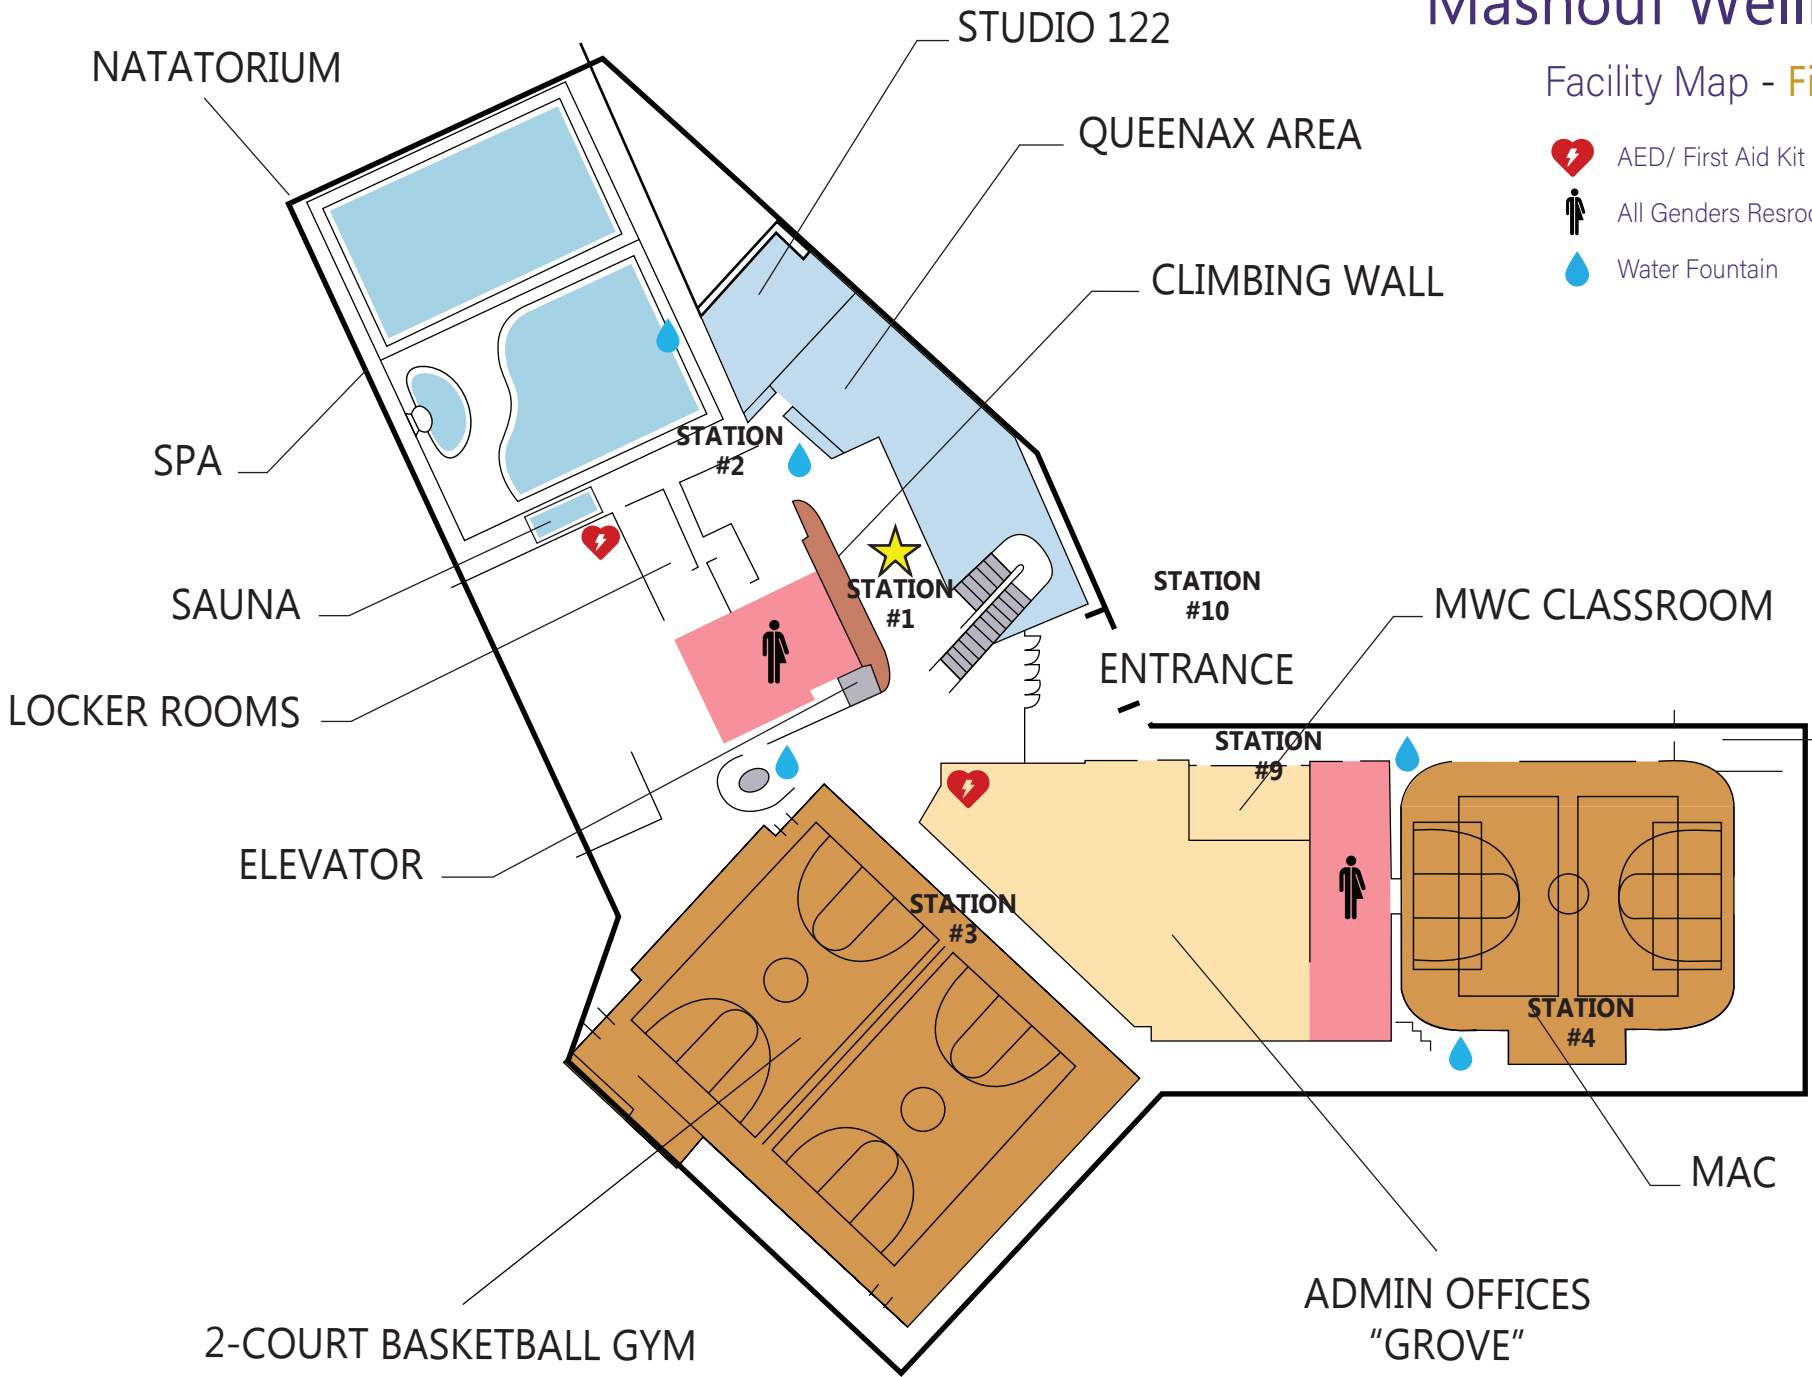

# Mashouf Wellness Center

## Facility Map - First Level

-  AED/ First Aid Kit
-  All Genders Resroom
-  Water Fountain

SCAN FOR TOUR INFORMATION

FOLLOW US ON SOCIAL MEDIA

@SFSU\_CAMPUSREC

## Facility Map - Second Level

-  AED/ First Aid Kit
-  All Genders Resroom
-  Water Fountain